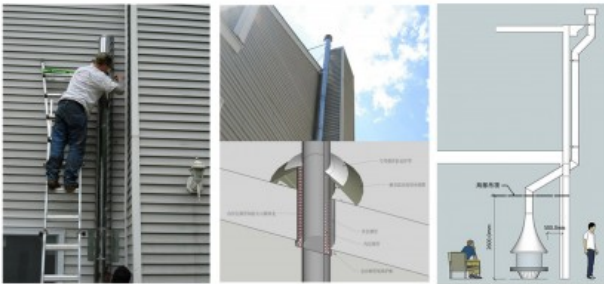

The glow radiating through wind and warm ambient light of the fireplace, creating the quiet, cozy and pleasant atmosphere in an instant.

Installation pipe direction